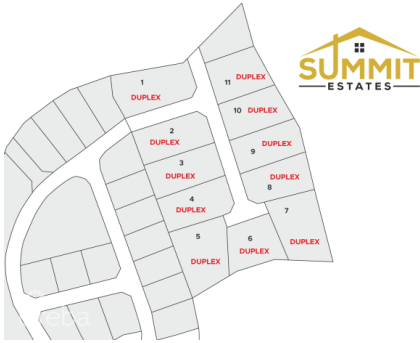

SUMMIT ESTATES- DUPLEX LOT 1

East End, Cayman Islands

MLS# 415603

CI\$124,427

Carolyn Ritch
 carolyn@ritchrealty.ky

Take advantage of this opportunity to invest in this tranquil subdivision in the heart of East End. Large duplex lots available with covenants to protect your investment. Purchase adjoining lots to build apartments. Only 11 lots available, scheduled for completion in 2024.

Width 85.00	Depth 160.00	Bed 0	Bath 0	Block & Parcel 72B,292
Acreage 0.3036				
Den No	Sq.Ft. 0.00			

Additional Feature

Views

Garden View

Zoning

**Medium Density
Residential**

Road Frontage

85