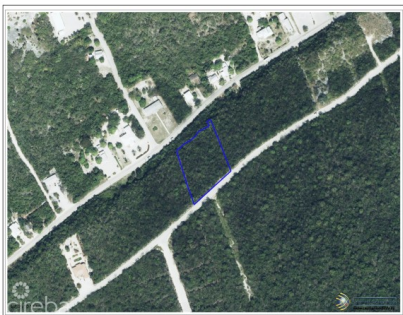

CAPT MABRY DR CAYMAN BRAC BLUFF OVERSIZED PARCEL

Cayman Brac Centre, Cayman Islands

MLS# 419296

CI\$215,000

Carolyn Ritch
 carolyn@ritchrealty.ky

Discover an incredible opportunity to own a spacious, over 1-acre lot on highly sought-after Capt. Mabry Drive. High & Dry - perfect for your dream home or a smart investment property, this prime parcel offers unmatched potential in one of the area's most desirable locations high and dry with 45 ft elevation and gorgeous views! Don't miss your chance to build in a location that blends tranquility, accessibility, and value!

Essential Information

Type
Land (For Sale)

Status
Reduced

MLS
419296

Listing Type
Low Density Residential

Key Details

Width
208.00

Depth
245.00

Bed
0

Bath
0

Block & Parcel
99A,253

Acreage
1.1700

Den
No

Sq.Ft.
0.00

Additional Feature

Views
Garden View

Zoning
Low Density residential

Road Frontage
208

Soil
Other