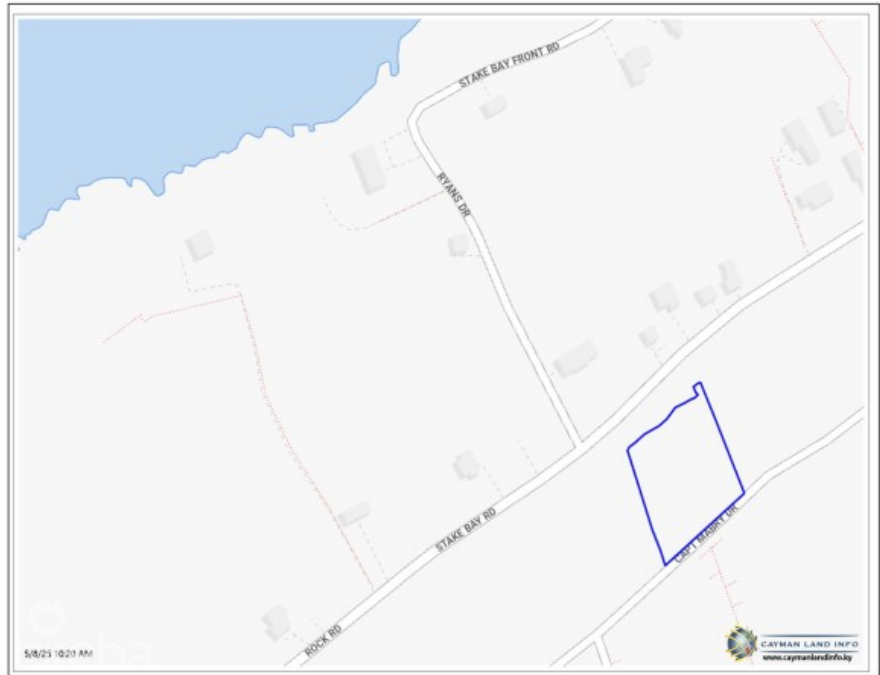

CAPT MABRY DR CAYMAN BRAC BLUFF OVERSIZED PARCEL

Cayman Brac Centre, Cayman Islands

MLS# 419296

CI\$215,000

Carolyn Ritch
 carolyn@ritchrealty.ky

Discover an incredible opportunity to own a spacious, over 1-acre lot on highly sought-after Capt. Mabry Drive. High & Dry - perfect for your dream home or a smart investment property, this prime parcel offers unmatched potential in one of the area's most desirable locations high and dry with 45 ft elevation and gorgeous views! Don't miss your chance to build in a location that blends tranquility, accessibility, and value!

Essential Information

Type
Land (For Sale)

Status
Reduced

MLS
419296

Listing Type
Low Density Residential

Key Details

Width
208.00

Depth
245.00

Bed
0

Bath
0

Block & Parcel
99A,253

Acreage
1.1700

Den
No

Sq.Ft.
0.00

Additional Feature

Views
Garden View

Zoning
Low Density residential

Road Frontage
208

Soil
Other