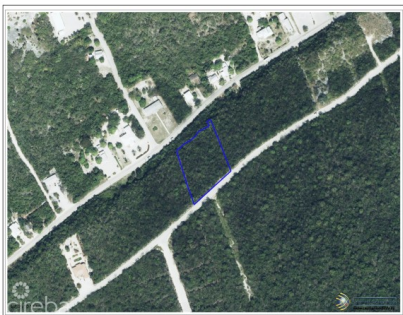

CAPT MABRY DR CAYMAN BRAC BLUFF OVERSIZED PARCEL

Cayman Brac Centre, Cayman Islands

MLS# 419296

CI\$215,000

Carolyn Ritch
 carolyn@ritchrealty.ky

Discover an incredible opportunity to own a spacious, over 1-acre lot on highly sought-after Capt. Mabry Drive. High & Dry - perfect for your dream home or a smart investment property, this prime parcel offers unmatched potential in one of the area's most desirable locations high and dry with 45 ft elevation and gorgeous views! Don't miss your chance to build in a location that blends tranquility, accessibility, and value!

Essential Information

Type
Land (For Sale)

Status
Current

MLS
419296

Listing Type
**Low Density
Residential**

Key Details

Width
208.00

Depth
245.00

Bed
0

Bath
0

Block & Parcel
99A,253

Acreage
1.1700

Den
No

Sq.Ft.
0.00

Additional Feature

Views
Garden View

Zoning
**Low Density
residential**

Road Frontage
208

Soil
Other