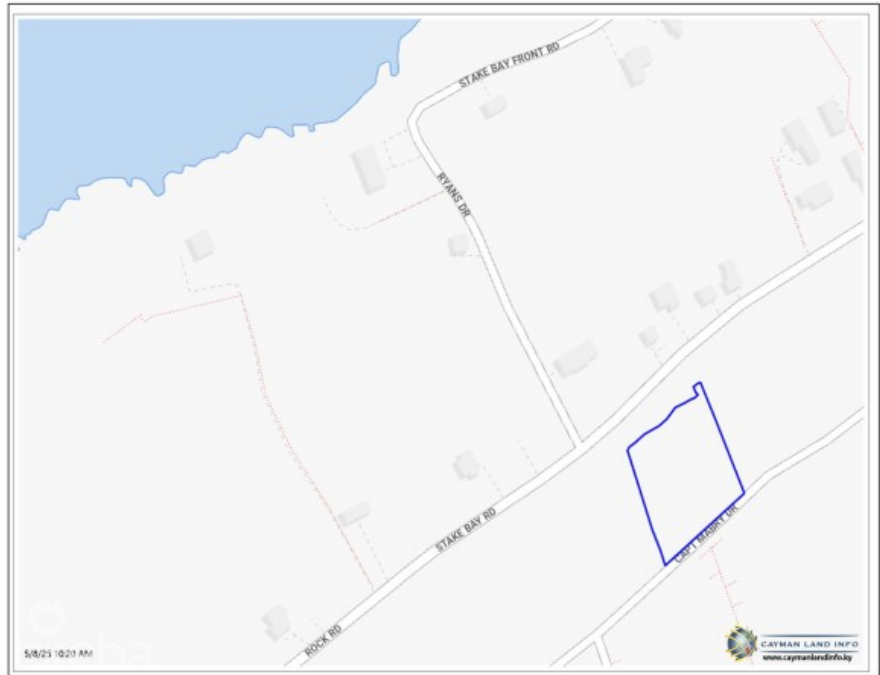

CAPT MABRY DR CAYMAN BRAC BLUFF OVERSIZED PARCEL

Cayman Brac Centre, Cayman Islands

MLS# 419296

CI\$215,000

Carolyn Ritch
 carolyn@ritchrealty.ky

Discover an incredible opportunity to own a spacious, over 1-acre lot on highly sought-after Capt. Mabry Drive. High & Dry - perfect for your dream home or a smart investment property, this prime parcel offers unmatched potential in one of the area's most desirable locations high and dry with 45 ft elevation and gorgeous views! Don't miss your chance to build in a location that blends tranquility, accessibility, and value!

Essential Information

Type
Land (For Sale)

Status
Current

MLS
419296

Listing Type
**Low Density
Residential**

Key Details

Width
208.00

Depth
245.00

Bed
0

Bath
0

Block & Parcel
99A,253

Acreage
1.1700

Den
No

Sq.Ft.
0.00

Additional Feature

Views
Garden View

Zoning
**Low Density
residential**

Road Frontage
208

Soil
Other