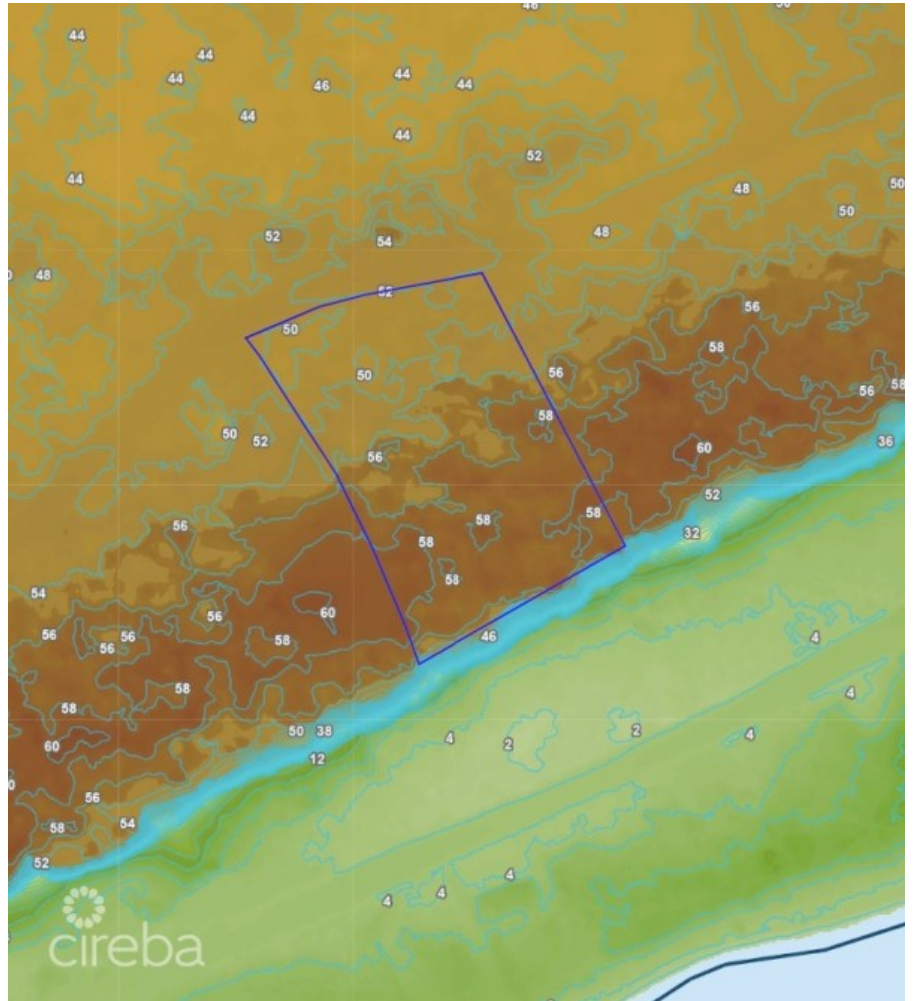

## CAYMAN BRAC BLUFF EDGE ONE

Cayman Brac Centre, Cayman Islands

MLS# 419617

**CI\$430,000**

**Carolyn Ritch**  
carolyn@ritchrealty.ky

Situated on the edge of Cayman Brac's Bluff, this 1.83-acre property boasts panoramic ocean and island views from over 55 feet above sea level. The elevated position offers cooling breezes, exceptional privacy and plenty of space to create a custom family home or luxury retreat. A rare bluff edge parcel combining size, beauty and location, perfect for your island escape.

### Essential Information

Type  
**Land (For Sale)**

Status  
**Current**

MLS  
**419617**

Listing Type  
**Agriculture**

### Key Details

Width  
**223.00**

Depth  
**350.00**

Bed  
**0**

Bath  
**0**

Block & Parcel  
**102A,128**

Acreage  
**1.8300**

Den  
**No**

### Additional Feature

Views  
**Water View**

Zoning  
**Agriculture/Residential**

Road Frontage  
**251**

Soil  
**Rock**