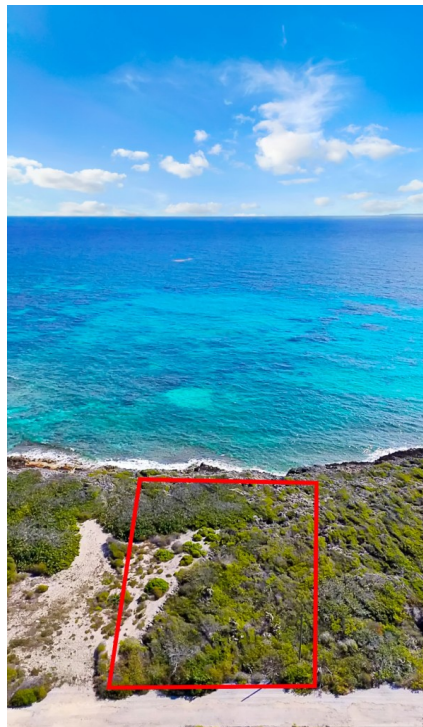

**LITTLE CAYMAN EAST COAST OCEANFRONT PARCEL - 0.53 ACRES**

Little Cayman East, Cayman Islands

MLS# 420548

**US\$550,000**

**Carolyn Ritch**  
 carolyn@ritchrealty.ky

This 0.53-acre oceanfront parcel sits along the tranquil east coast of Little Cayman at 18-feet above sea level. Elevated and east facing, this setting offers the chance to start your days with spectacular sunrises overlooking the turquoise reef-protected waters while benefiting from the afternoon shade and gentle sea breeze year round. Few locations rival this for proximity to the picturesque Point of Sand, which is just minutes away by car, bike or foot. With no formal planning zones in Little Cayman, you are free to design a property that suits your vision - whether that's a relaxing private retreat or a purpose-built rental home to benefit from Little Cayman's growing tourism market. The potential is endless and your blank canvas awaits. Little Cayman is known for its laid-back lifestyle, crystal-clear waters, and world-class diving. The island is just ten miles long with a small, friendly population, creating an atmosphere where times slows down and serenity reigns supreme. Here the wildlife is abundant and the beaches are untouched. It's pure Caribbean magic, minus the crowds, making it the ultimate escape for those seeking peace, pristine natural beauty, and authentic island living.

## Additional Feature

Views <b>Ocean Front</b>	Sea Frontage <b>118</b>	Road Frontage <b>97</b>	Soil <b>Rock</b>
-----------------------------	----------------------------	----------------------------	---------------------