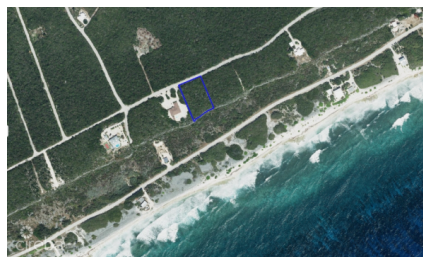

## CAYMAN BRAC BLUFF 1.26 ACRES, 50-FT ELEVATION

Cayman Brac Centre, Cayman Islands

MLS# 420863

**CI\$249,000**

**Carolyn Ritch**  
carolyn@ritchrealty.ky

Nestled on the stunning Cayman Brac, this exceptional 1.26-acre parcel of land offers a rare opportunity to own a prime piece of paradise. Perched at an impressive 50-foot elevation on the Bluff, the property boasts sweeping, panoramic views of the crystal-clear Caribbean Sea. The elevated position ensures a sense of privacy and serenity, while offering unrivaled vistas that stretch across the horizon. Perfect for building your dream home or an idyllic retreat, this unique lot blends natural beauty with the tranquility of the island lifestyle. Don't miss the chance to make this breathtaking location your own; reach out today to learn more about this incredible opportunity. Some Key Features: - 1.26 Acres - 50 foot elevation - Electric Supply - uninterrupted views - paved road .... serenity.

### Key Details

Width  
**191.00**

Depth  
**301.00**

Bed  
**0**

Bath  
**0**

Block & Parcel  
**102A,309**

Acreage  
**1.2600**

Den  
**No**

### Additional Feature

Views  
**Ocean View**

Zoning  
**Low Density  
residential**